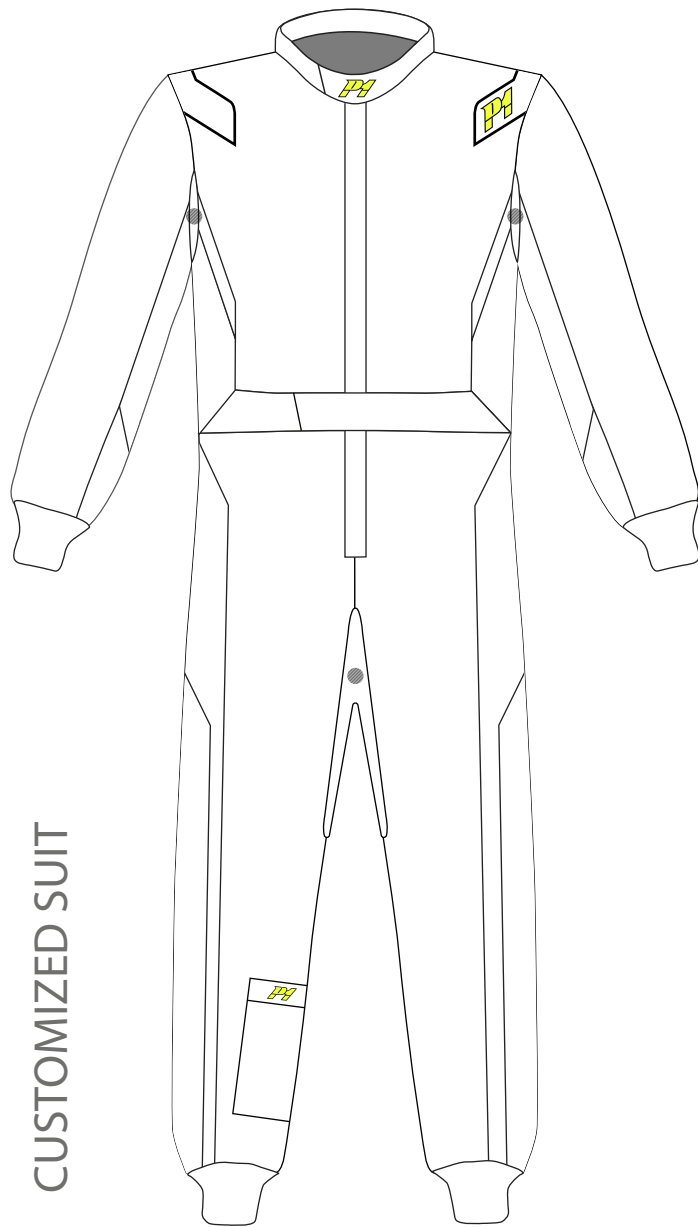

**DRIVER NAME:** XXX  
**SUIT BASE:** MID LAP  
**DATE:** XXX

**FLAG:**  BLACK  RED  
**RELEASE:**  SILVER

CUSTOMIZED SUIT