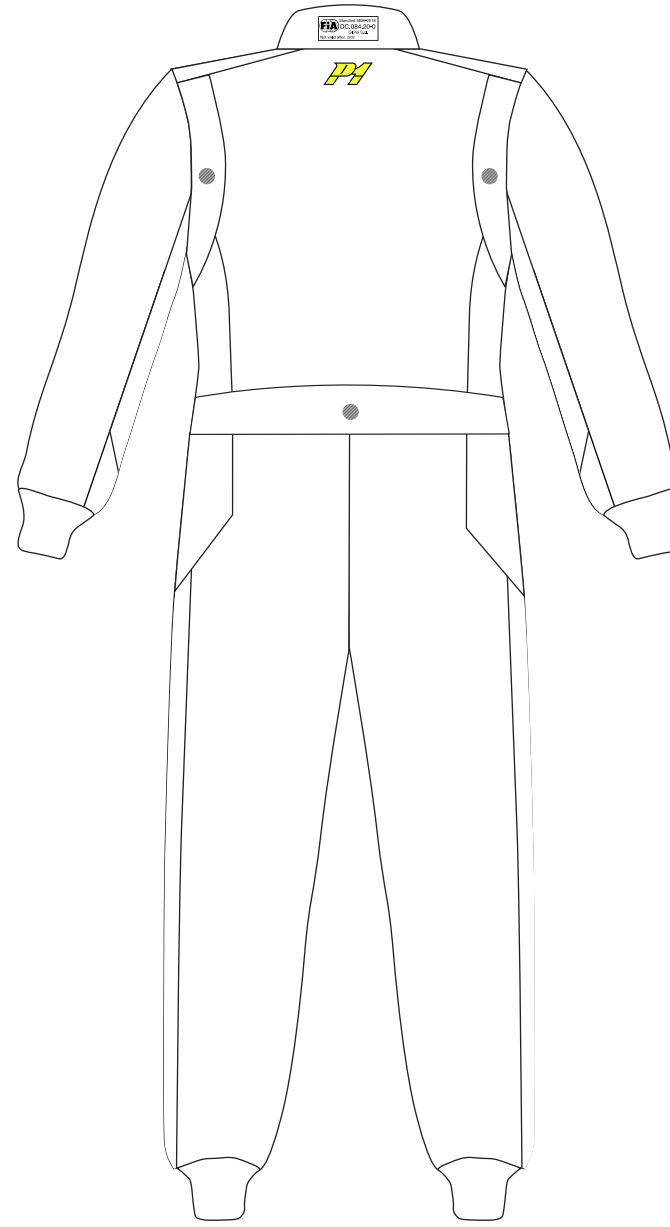

**DRIVER NAME:** XXX  
**SUIT BASE:** MID LAP  
**DATE:** XXX

**FLAG:**  BLACK  RED  
**RELEASE:**  SILVER

CUSTOMIZED SUIT